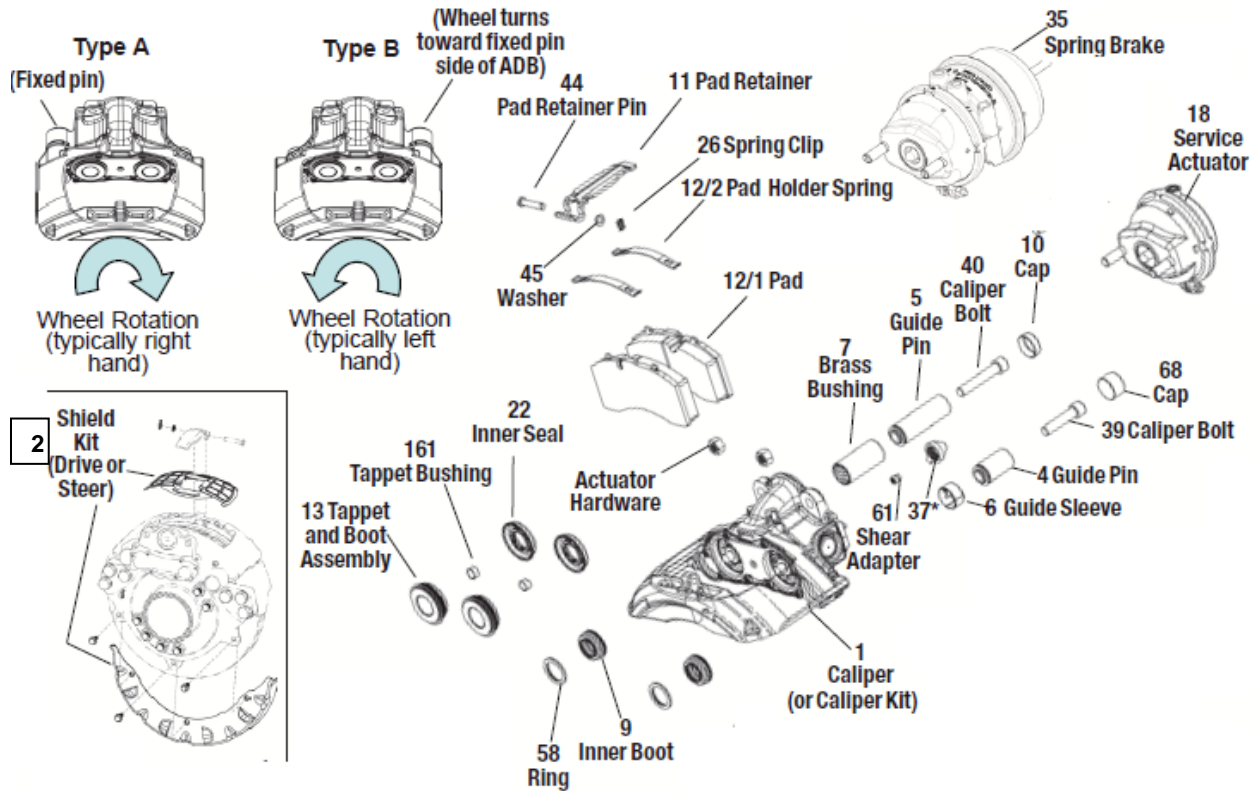

## ILLUSTRATED PARTS LIST AXLES

DATE: 18/10/2022

For Axle Models: Axles fitted with the ADB22X Disc Brake and ConMet Hubs

### Bendix Caliper ADB22X

## STEER AXLE

Item	Description	Qty Per Axle	Part Number				Notes
			E-Series		D2000		
			LH	RH	LH	RH	
1	Caliper Assembly**	1	10161991	10161992	10161991	10161992	1, 12, 18
2	Shield Kit	1	802948		802948		
4	Guide Pin, Seal & Boot kit	2	803114		803114		5, 6, 7, 9, 10, 39, 40, 58, 68
12	Pad Kit	1	K129276		K129276		11, 12/1, 12/2, 26, 37, 44, 45, 61
13	Tappet and Boot kit	2	K092079		K092079		22, 161
18	Service Actuator	2	K028022		K028022		
26	Spring Clip (25 per kit)	2	803151		803151		
37	Adjuster Caps	2	802456		802456		
61	Shear Adapter (10 per kit)	2	802455		802455		