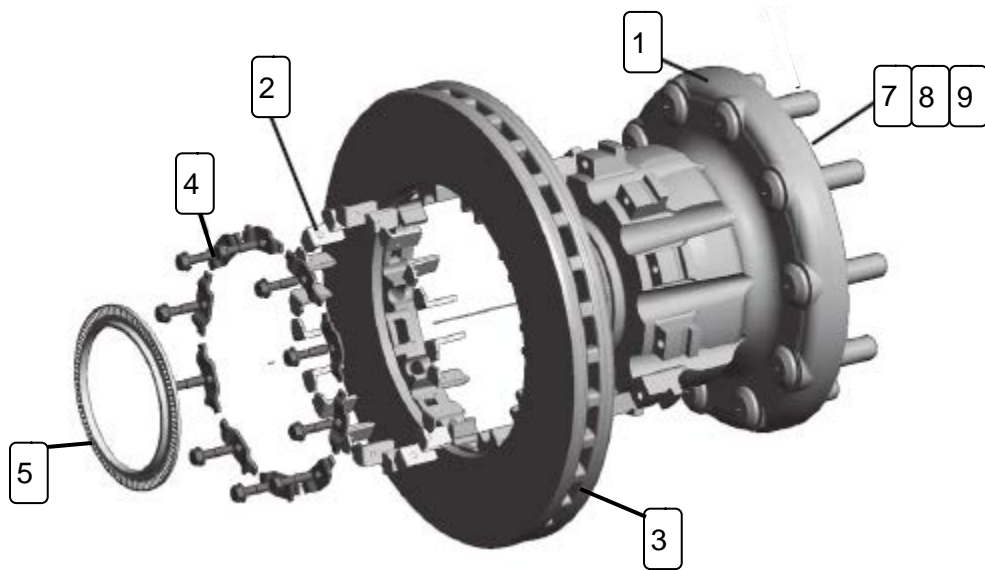

ConMet Preset Hub

STEER AXLE